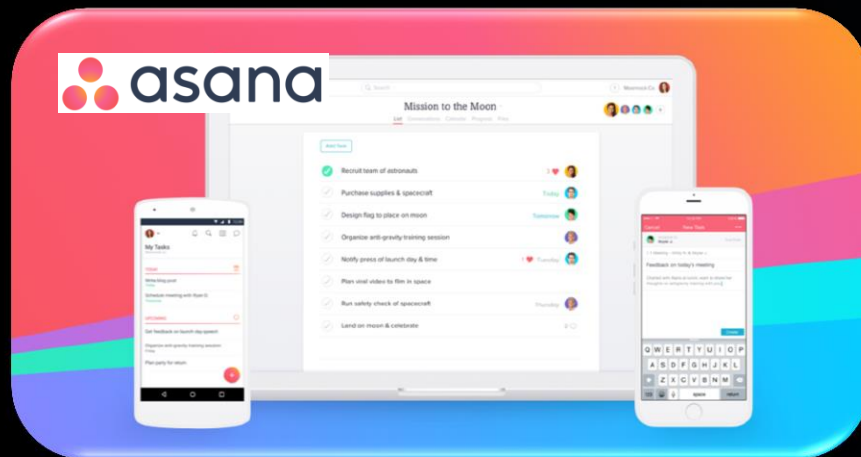

FORM OF ACTIVITY

- Members – professionals employed in various branches of the space sector
- Structure – working in local groups (currently: Warsaw, Bremen, ESA-ESTEC)
- Operation principle – implementation of projects